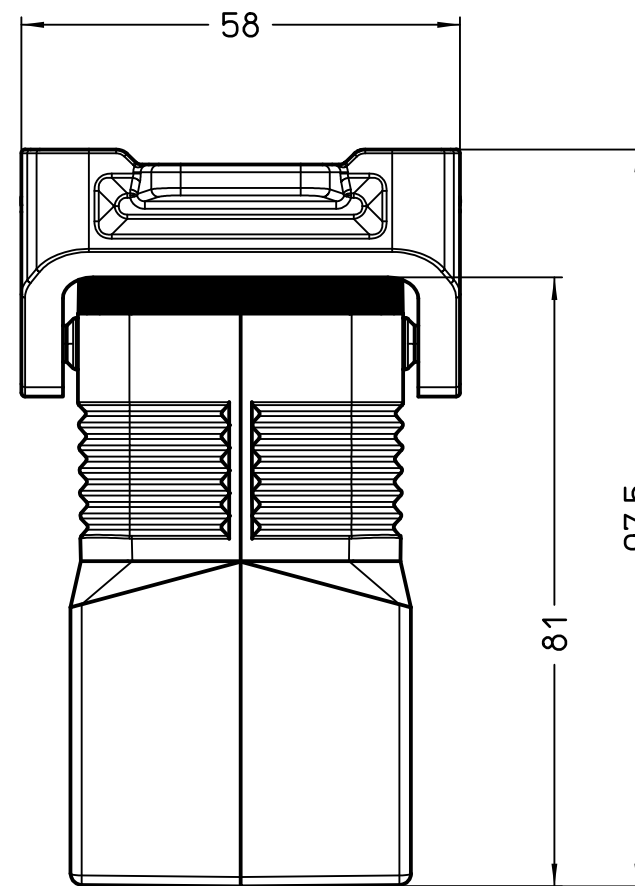

Diritti riservati All rights reserved

Dimensions
in mm

Simplified representation with dimensions without tolerance

Original Size A4

JMPFV 16 G32

Date 14/11/23

hood, size "77.27", 1x M32 top entry,

Sign. G. Renna

with 2 Jei-P levers

Scale
1:1