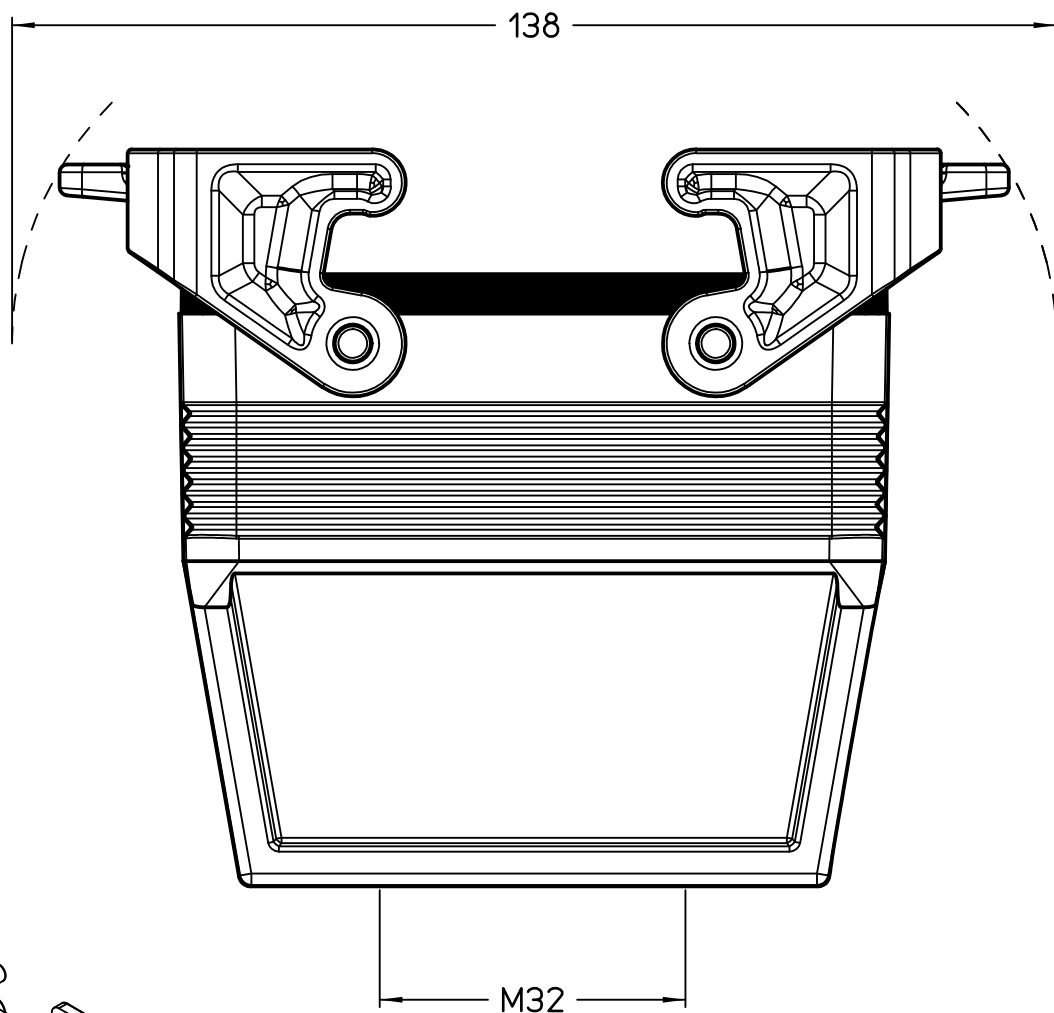

Diritti riservati All rights reserved

Dimensions
in mm

Simplified representation with dimensions without tolerance

Original Size A4

JMPFV 16 G32

Date 14/11/23

hood, size "77.27", 1x M32 top entry,

Sign. G. Renna

with 2 Jei-P levers

Scale
1:1